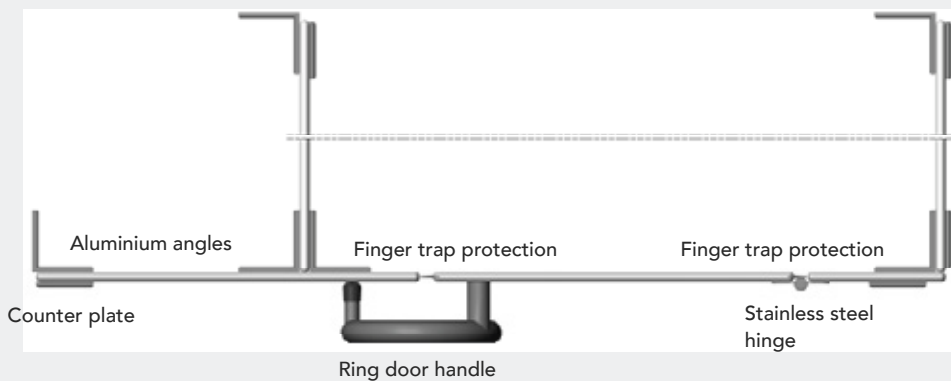

# DETAIL DRAWING

## 13 KG - standard version

Aluminium tube with height-adjustable nylon rosette