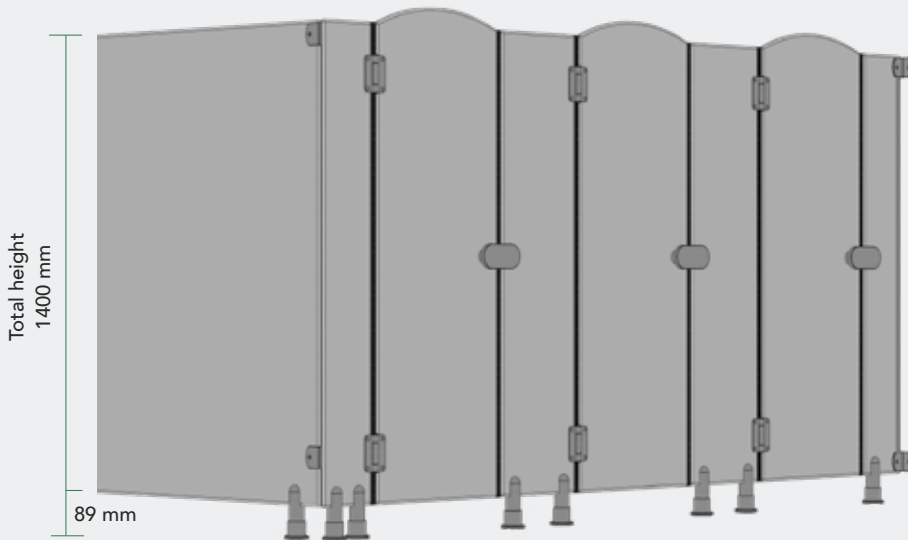

# DETAIL DRAWING

## 13 KG - standard version

Aluminium tube with height-adjustable nylon rosette