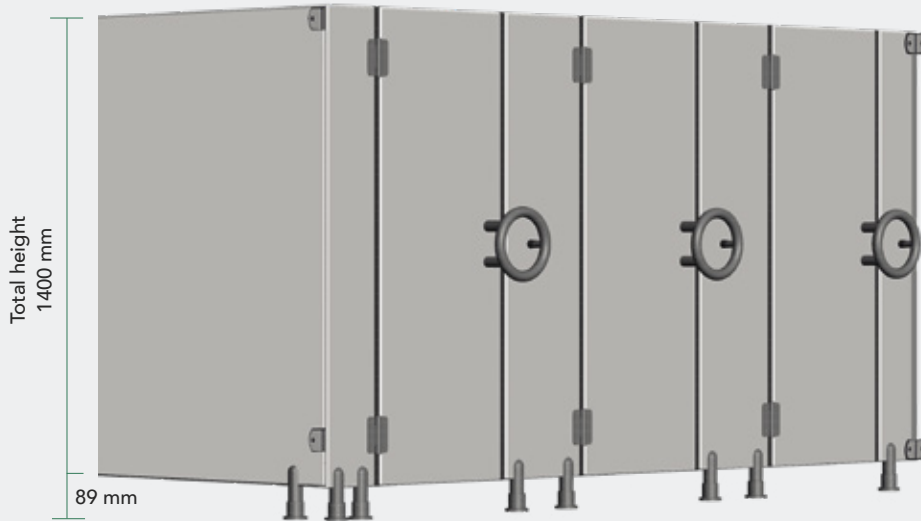

# DETAIL DRAWING

## 13 KG - standard version

Aluminium tube with height-adjustable nylon rosette